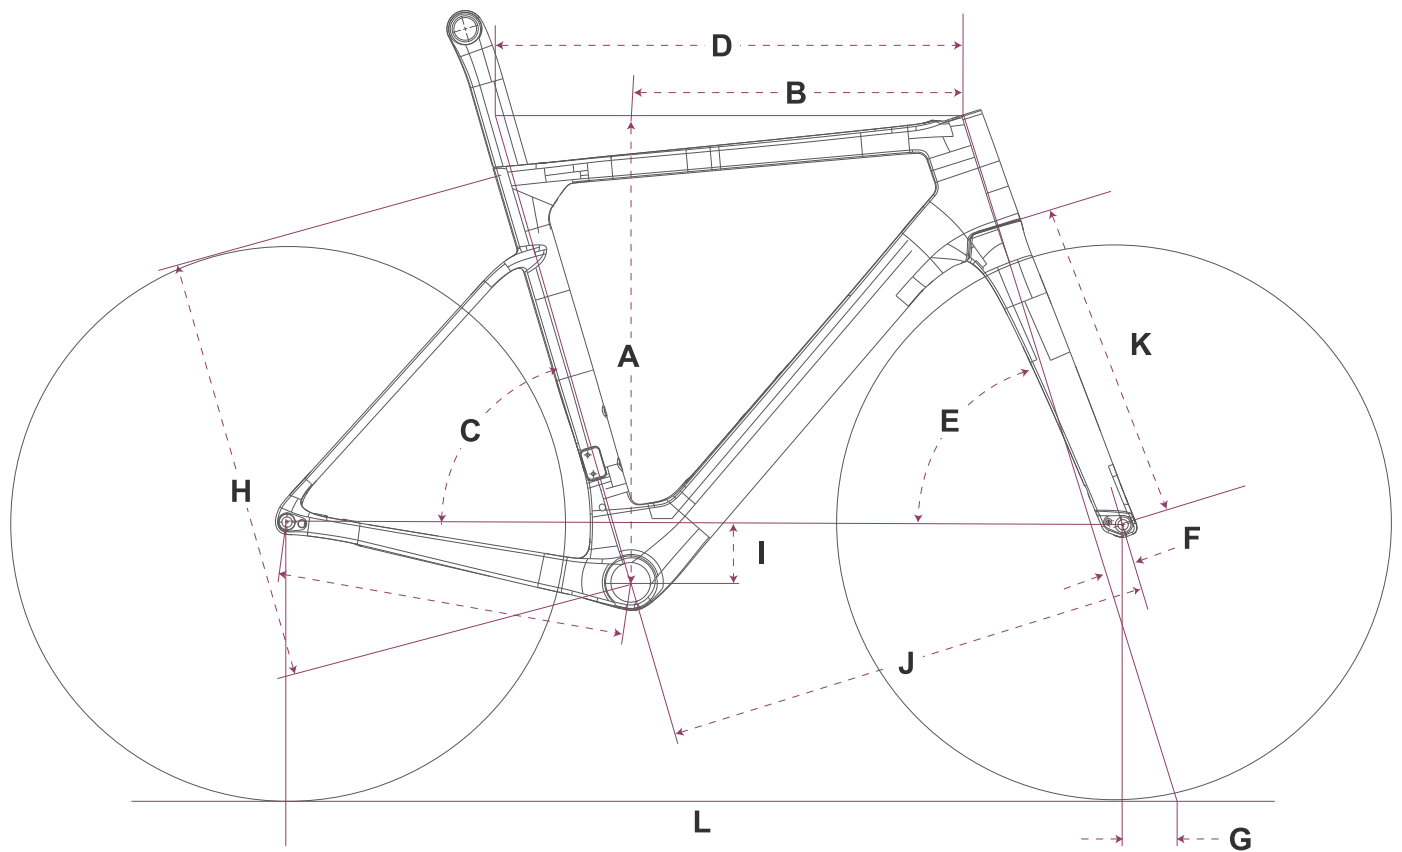

# FACTOR

## OSTRO Specification

	Brand	Model	Specification
Frame	Factor	OSTRO	TeXtreme®, Toray®, Nippon Graphite Pitch-Based Fiber
Fork	Factor	OSTRO	Svelte Disc
Seat Post	Factor	OSTRO	Zero and 25mm setback available
Barstem	Black Inc.	VAM	Reach 80mm, drop 125mm. Multiple stem lengths and bar widths available
Headset	CeramicSpeed	110 Series	1-1/8" bearings
Head Tube Diameter			1-1/8 upper and 1-3/8 lower
BB	CeramicSpeed	T47A	Aluminium cups / CeramicSpeed bearings with Wheels MFG 24mm BBRight Reducers/Adapters
Max Tire Clearance			32mm
Wheel Size			700c
Brake Type			Disc
Front Axle			12 x 100mm thru-axle
Rear Axle			12 x 142mm thru-axle
Cable Routing			Internal
Finish/Color			Flicker, Sicilian Peach, Soho Mix
Manufacturer Warranty			5 year limited lifetime warranty

## OSTRO

Size	49	52	54	56	58
A Stack	503	523	542	565	587
B Reach	370	376	384	392	401
C Seat Tube Angle	74.5	74	73	73	73
D TT (effective)	511	527	550	566	582
E HT angle	71.7	72.5	72.5	73.3	73.3
F Fork Offset	53	48	48	43	43
G Trail (@683OD)	57.1	57.3	57.3	57.5	57.5
H ST	456	480	502	525	548
I BB drop	72	72	70	70	70
J Front Center	574	575	587	591	607
K Fork length	373	373	373	373	373
L Wheelbase	968	968	982	985	1005

\*All dimensions in mm